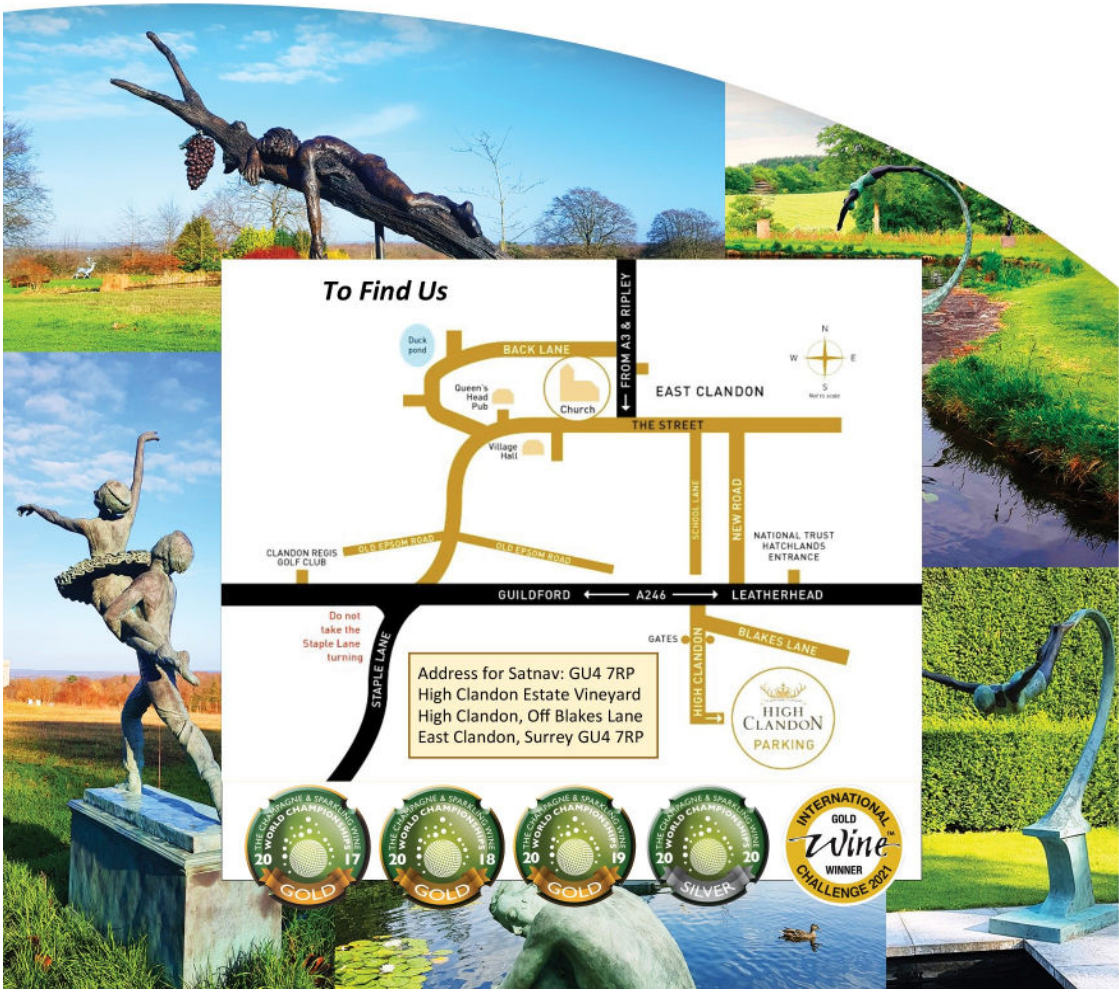

# ART & SCULPTURES IN THE VINEYARD

30 JUNE – 14 JULY 2024

11 AM - 4 PM

## HIGH CLANDON

**DIVE IN!**

View over 180 wonderful works of Art & Sculpture.

Support Cherry Trees Charity. Delight in the 2019 vintage, THE SHAKESPEAREAN CUVÉE.

Discover High Clandon's Award Winning sparkling wines.

# ART & SCULPTURE IN THE VINEYARD

**DISCOVER OUR GORGEOUS VINTAGE SHAKSPEAREAN CUVÉE.**

Experience 180 inspirational artworks, stroll through our Wildflower Meadows, Vineyard, Rose Arch Walk and tranquil Japanese Garden. Entrance £7pp donation to Cherry Trees Charity.

Note: Sunday 7 July is busy. Our Gardens open for National Gardens Scheme. Tickets for this day pre-bookable on [NGS.org.uk](http://NGS.org.uk). Cuvée and Cream Teas by Cherry Trees on the day.

High Clandon Estate Vineyard GU4 7RP | [www.highclandon.co.uk](http://www.highclandon.co.uk) | @highclandon  
T: 01483 225660 | E: [finewine@highclandon.co.uk](mailto:finewine@highclandon.co.uk)